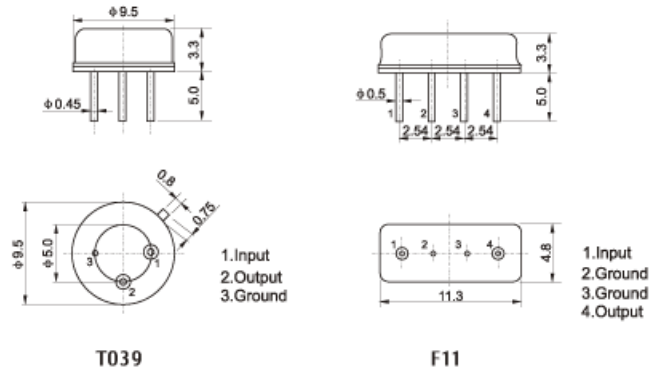

**TWO PORTS SAW RESONATOR**

## 外形尺寸 · DIMENSIONS(mm)

**声表面波谐振器—双端对 · SAW RESONATOR FOR ALARM AND REMOTE CONTROL - TWO PORTS**

PNUMBER 型号	CENTER FREQUENCY (MHz) 中心频率	FREQUENCY TOLERANCE (KHz) 频率精度	INSERTION ATTENUATION (dB) 插入损耗	PACKAGE 封装形式
R224D	224.500	±50	7.5	TO39,F11
R303D	303.825	±100	7.5	TO39,F11
R307D	307.300	±100	7.5	TO39,F11
R335.1D	335.100	±100	7.5	TO39,F11
R315D	315.00	±100	7.5	TO39,F11
R380D	380.000	±100	7.5	TO39,F11
R384D	384.050	±100	7.5	TO39,F11
R391D	391.850	±100	7.5	TO39,F11
R402D	402.550	±100	7.5	TO39,F11
R402D	403.550	±100	7.5	TO39,F11
R414D	414.250	±100	7.5	TO39,F11
R418D	418.000	±75	7.5	TO39,F11
R423D	423.220	±75	7.5	TO39,F11
R433D	433.920	±75	7.5	TO39,F11
R434D	434.020	±75	7.5	TO39,F11
R437D	437.030	±75	7.5	TO39,F11
R447D	447.730	±75	7.5	TO39,F11
R479D	479.500	±75	7.5	TO39,F11
R824.25D	824.250	±250	7.5	TO39,F11
R868.50D	868.500	±250	7.5	TO39,F11